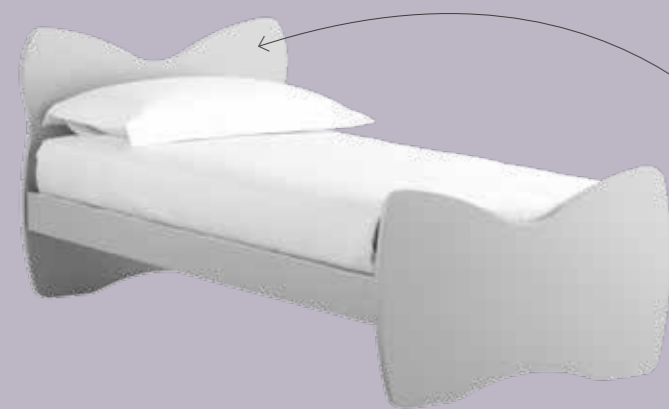

CAMERETTA — 05

PLAYGROUND PER DUE

PLAYGROUND FOR TWO

Ponte e pensili
Rovere Grey
*Bridge and hanging
units Grey Oak*

Vani a giorno
pensili Denim
*Open elements
Hanging units Denim*

Letto Tulipano Lilla
Tulipano Lilac Bed